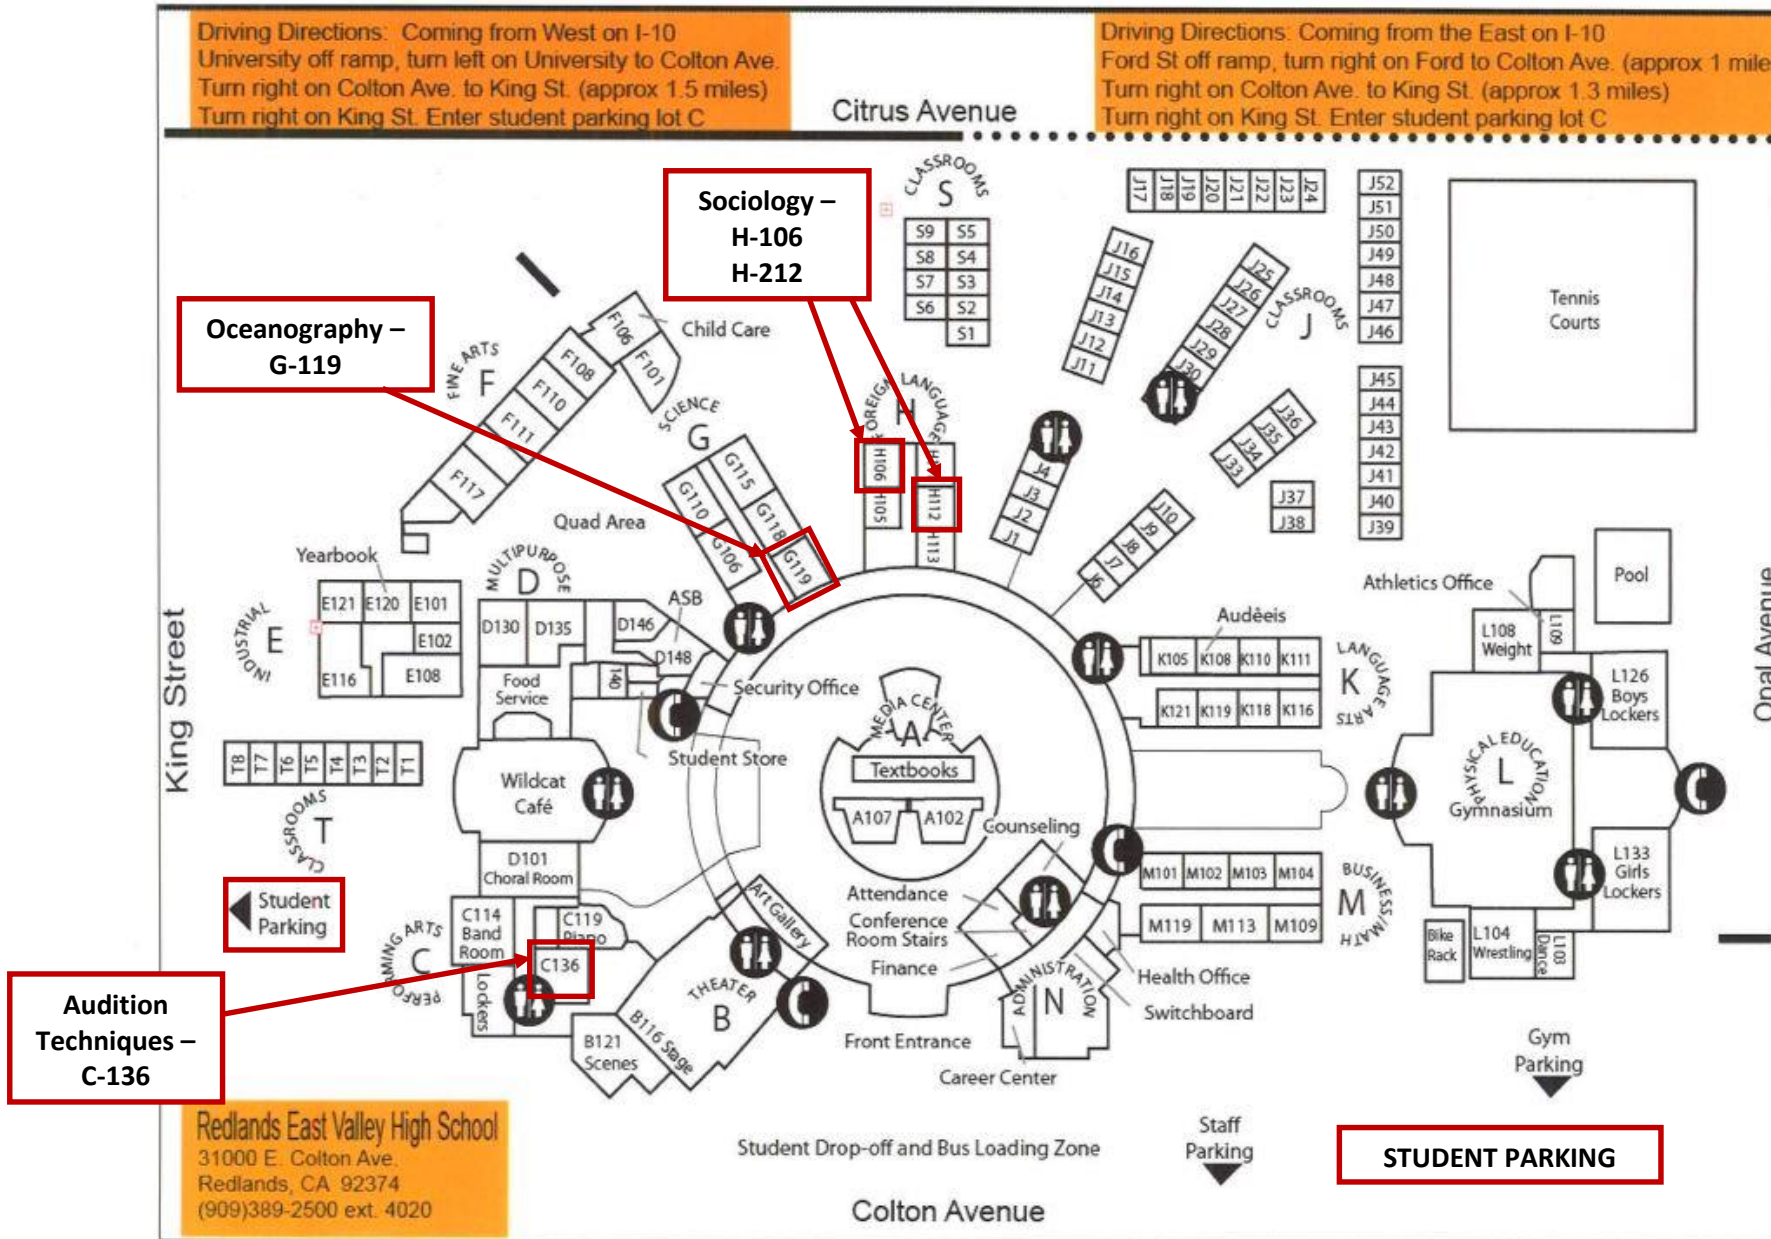

Dual Enrollment for RUSD Students: A College Partnership Program Summer 2016 at Redlands East Valley High School

JUMPSTART
YOUR COLLEGE DEGREE

Driving Directions: Coming from West on I-10
University off ramp, turn left on University to Colton Ave.
Turn right on Colton Ave. to King St. (approx 1.5 miles)
Turn right on King St. Enter student parking lot C

Driving Directions: Coming from the East on I-10
Ford St off ramp, turn right on Ford to Colton Ave. (approx 1 mile)
Turn right on Colton Ave. to King St. (approx 1.3 miles)
Turn right on King St. Enter student parking lot C