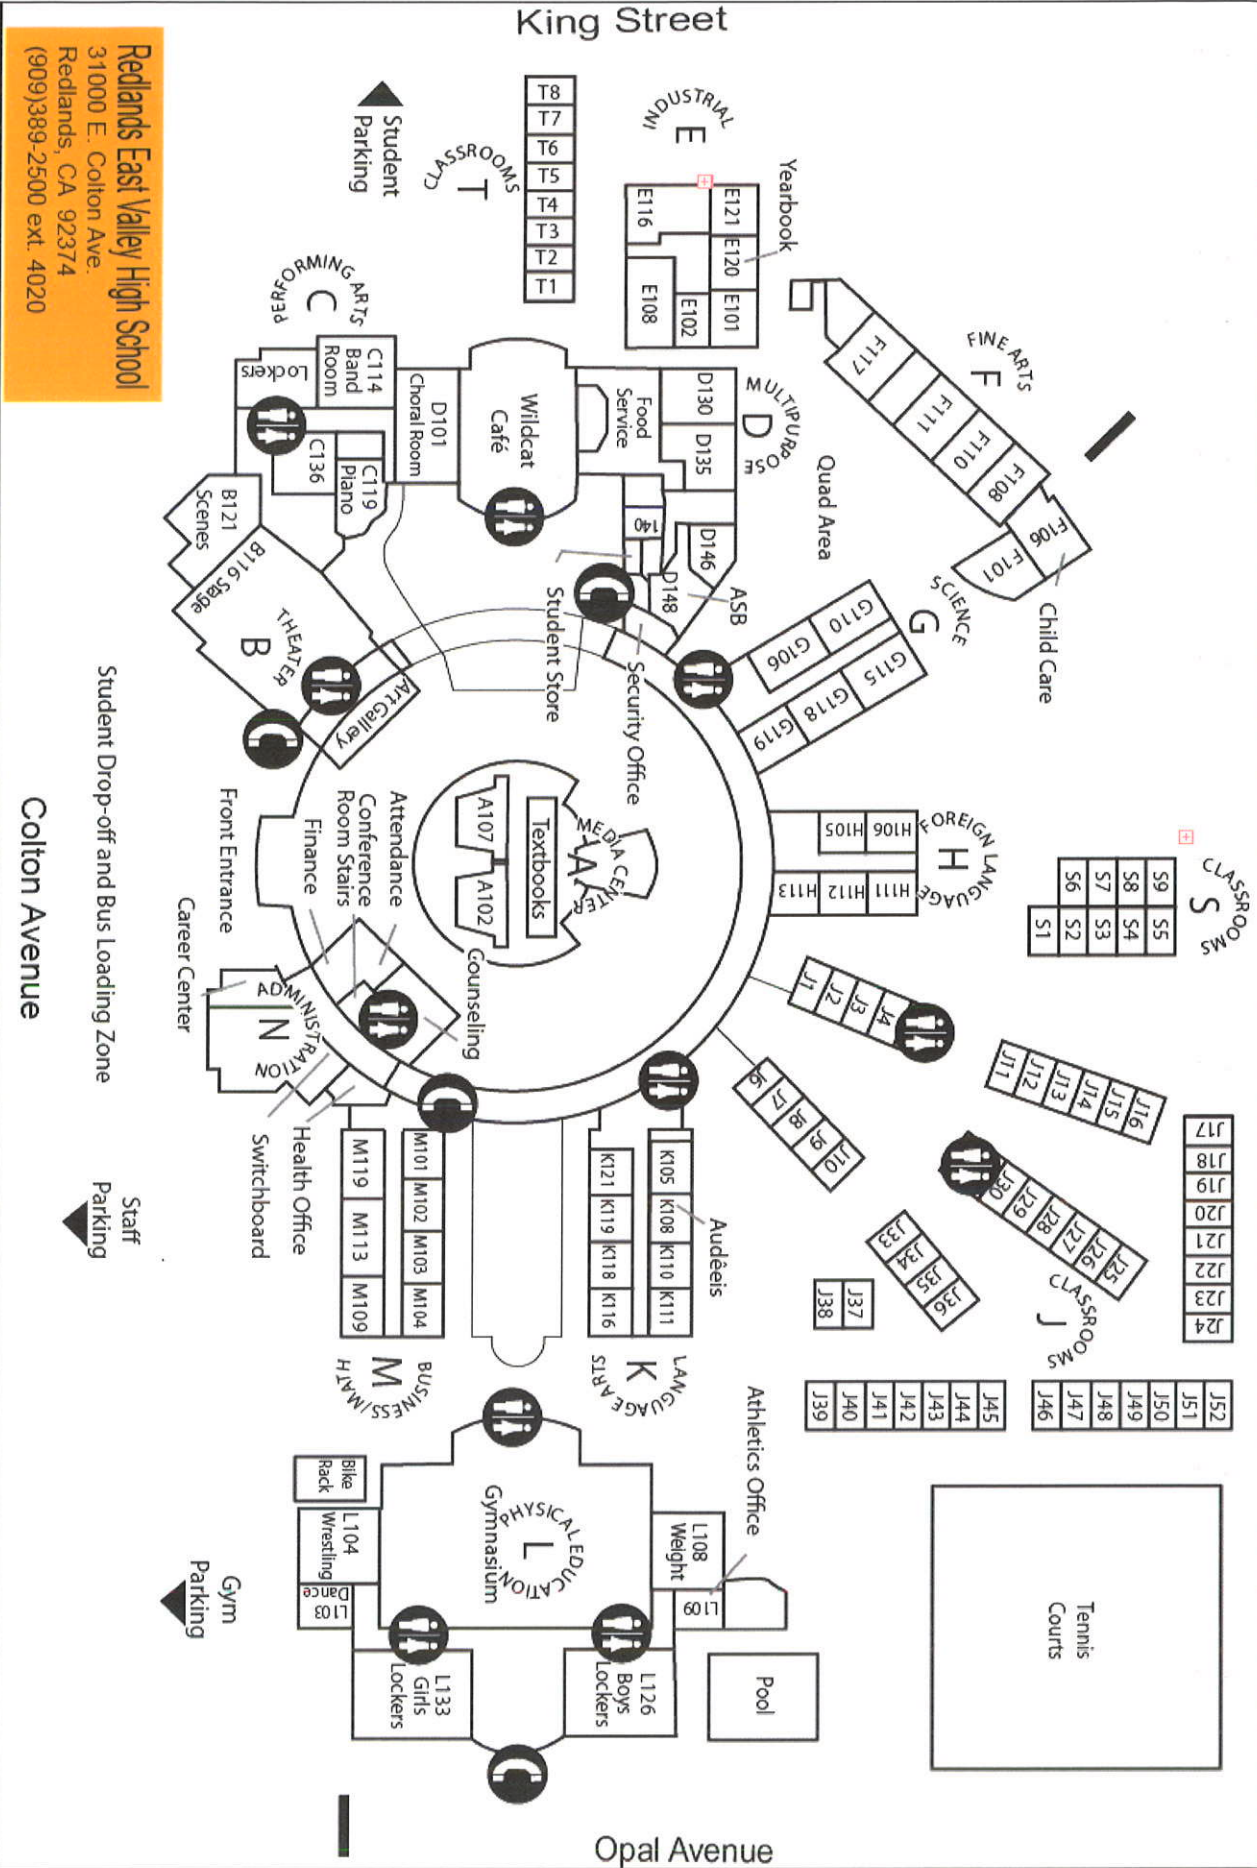

Driving Directions: Coming from West on I-10
 University off ramp, turn left on University to Colton Ave.
 Turn right on Colton Ave. to King St. (approx 1.5 miles)
 Turn right on King St. Enter student parking lot C

Citrus Avenue

Driving Directions: Coming from the East on I-10
 Ford St off ramp, turn right on Ford to Colton Ave. (approx 1 mile)
 Turn right on Colton Ave. to King St. (approx 1.3 miles)
 Turn right on King St. Enter student parking lot C

Redlands East Valley High School
 31000 E. Colton Ave.
 Redlands, CA 92374
 (909)389-2500 ext. 4020

Student Drop-off and Bus Loading Zone

Colton Avenue

Staff Parking

Gym Parking